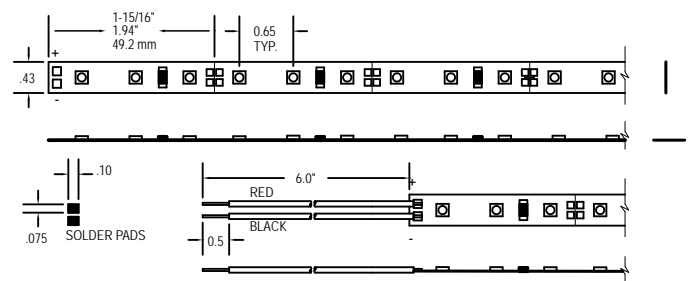

Flex Lite

Sealed Flex-Lite

RGB Flex-Lite

Dustproof Flex-Lite

Sorenson Lighted Controls
Illuminating Innovation™

Flex Lite

Features:

- CE and RoHS compliant
- UV resistance
- IP 67 Sealing (Sealed Model)
- IP 65 Sealing (Dust proof Model)
- Working Voltage is: 12VDC or 24VDC
- Cut length every three LEDs
- Standard length per reel is 5M
- Available sealed, unsealed & dust proof
- Extremely high luminous flux with a wide viewing angle (120 Degrees)
- PCB Color
 - Sealed: White
 - Unsealed: Brown
 - Dust proof: Brown or Black
- Very flexible and easily curved to any shape
- Energy saving, long life and environmentally friendly
- Wide Applicability and easy to install and maintain
- Flexible Single colors:
 - Max Current 2A at 12V
 - 1210 (3528) SMD LED
 - 300 LED's per reel
- Flexible RGB:
 - Max Current 3A at 12V
 - 5050 SMD LED
 - 150 LED's per Reel

Sealed

Unsealed

Dust proof

Ordering Info

XX	XX	-	X	-	X	X	-	XXX	-	X	XXX		
RF	Voltage	Type	Code	Style	Code	Length	Code	Color	Code	Length In Inches	Type	Code	Code
14	LED	12	Unsealed	U	6 inch	L	Red	1	192 (1 Reel)	Reel	R	700 (Black PCB)	
28	LED	13	Sealed	S			Green	4		Cut	C		
			Dustproof	D			Blue	5		Assembly	A		
							White	6		End Caps	E*		
							Yellow	8					
							Pure White	P					
							RGB	M					