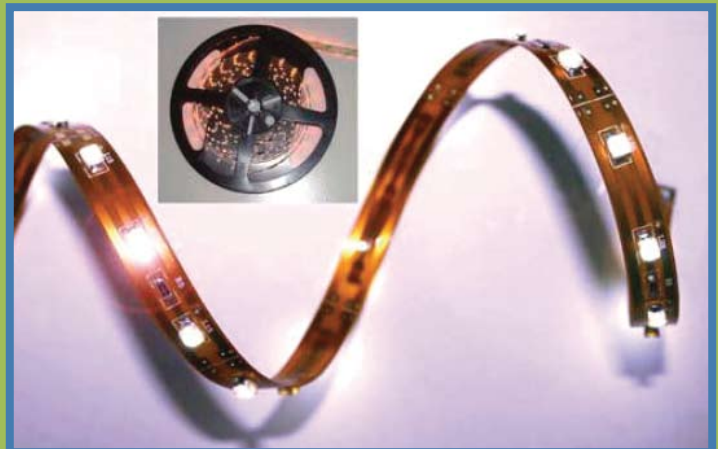

SoLiCo

Illuminated Products

The LED Flex-Lite is a combination of the latest High Bright SMD LED and flexible PCB technology which ensures reliability and performance excellence.

Our LED Flex-Lite is available unsealed, with 3M double back tape for peel and stick mounting, with a water and impact resistant silicone sleeve which is ideal for indoor and outdoor applications and an extruded low profile dust proof option with double back tape for ease of mounting.

The long life, low power Flex-Lite is available in Red, Green, Blue, Yellow, Warm White, Pure White and RGB.

The RGB Flex-Lite's flexibility, simple installation and ability to program color changes make this a popular multi-functional product for designers involved in bar, club, restaurant and home lighting. A remote control is also available for programming the RGB Flex-Lite.

Flex Lite

Sealed Flex-Lite

RGB Flex-Lite

Dustproof Flex-Lite

Sorenson Lighted Controls
Illuminating Innovation™

Flex Lite

Features:

- CE and RoHS compliant
- UV resistance
- IP 67 Sealing (Sealed Model)
- IP 65 Sealing (Dust proof Model)
- Working Voltage is: 12VDC or 24VDC
- Cut length every three LEDs
- Standard length per reel is 5M
- Available sealed, unsealed & dust proof
- Extremely high luminous flux with a wide viewing angle (120 Degrees)
- PCB Color
 - Sealed: White
 - Unsealed: Brown
 - Dust proof: Brown or Black
- Very flexible and easily curved to any shape
- Energy saving, long life and environmentally friendly
- Wide Applicability and easy to install and maintain
- Flexible Single colors:
 - Max Current 2A at 12V
 - 1210 (3528) SMD LED
 - 300 LED's per reel
- Flexible RGB:
 - Max Current 3A at 12V
 - 5050 SMD LED
 - 150 LED's per Reel