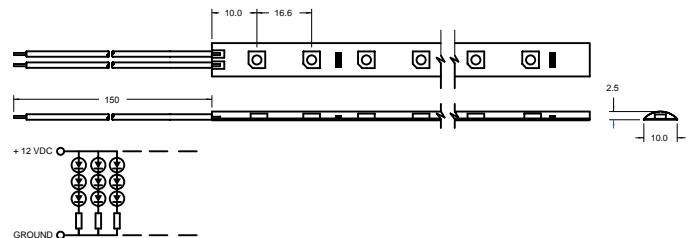

Sealed

Unsealed

Dust proof

Ordering Info

XX	XX	-	X	-	X	X	-	XXX	-	X	XXX		
RF	Voltage	Type	Code	Style	Code	Length	Code	Color	Code	Length In Inches	Type	Code	Code
14	LED	12	Unsealed	U	6 inch	L	Red	1	192 (1 Reel)	Reel	R	700 (Black PCB)	
28	LED	13	Sealed	S			Green	4		Cut	C		
			Dustproof	D			Blue	5		Assembly	A		
							White	6		End Caps	E*		
							Yellow	8					
							Pure White	P					
							RGB	M					