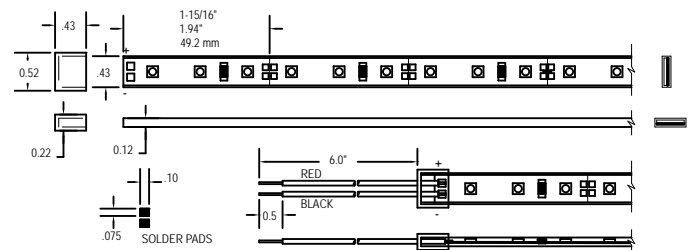

Flex Lite

Sealed Flex-Lite

RGB Flex-Lite

Dustproof Flex-Lite

Sorenson Lighted Controls
Illuminating Innovation™

Flex Lite

Features:

- CE and RoHS compliant
- UV resistance
- IP 67 Sealing (Sealed Model)
- IP 65 Sealing (Dust proof Model)
- Working Voltage is: 12VDC or 24VDC
- Cut length every three LEDs
- Standard length per reel is 5M
- Available sealed, unsealed & dust proof
- Extremely high luminous flux with a wide viewing angle (120 Degrees)
- PCB Color
 - Sealed: White
 - Unsealed: Brown
 - Dust proof: Brown or Black
- Very flexible and easily curved to any shape
- Energy saving, long life and environmentally friendly
- Wide Applicability and easy to install and maintain
- Flexible Single colors:
 - Max Current 2A at 12V
 - 1210 (3528) SMD LED
 - 300 LED's per reel
- Flexible RGB:
 - Max Current 3A at 12V
 - 5050 SMD LED
 - 150 LED's per Reel

Sealed

Unsealed

Dust proof

Ordering Info

XX	XX	-	X	-	X	X	-	XXX	-	X	XXX		
RF	Voltage	Type	Code	Style	Code	Length	Code	Color	Code	Length In Inches	Type	Code	Code
14	LED	12	Unsealed	U	6 inch	L	Red	1	192 (1 Reel)	Reel	R	700 (Black PCB)	
28	LED	13	Sealed	S			Green	4		Cut	C		
			Dustproof	D			Blue	5		Assembly	A		
							White	6		End Caps	E*		
							Yellow	8					
							Pure White	P					
							RGB	M					