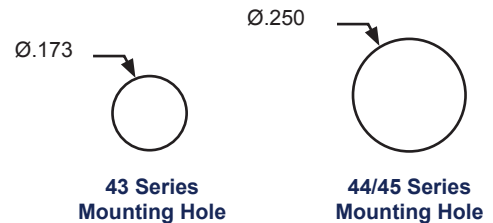

Contact factory with your specific LED requirements

Additional Options Available: Contact Factory

1. For voltages greater than 2V the appropriate external resistor will be provided in the lead
2. Not available on Series 43