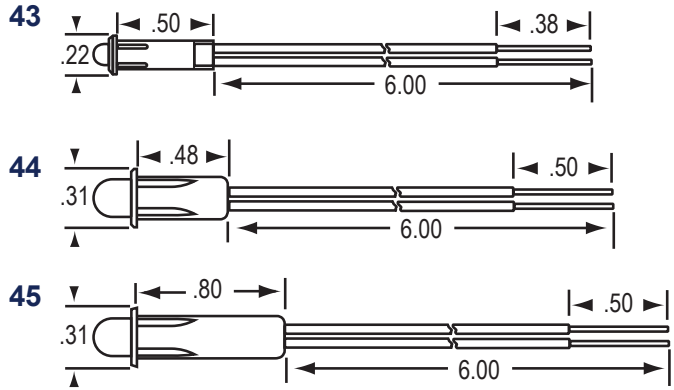

Series 43, 44, 45

Features

- Series 43 - 3mm size LED
- Series 44 & 45 - 5mm LED
- Press Fit

Specifications

- Body Material: Nylon
- Wire Gauge: Series 43 - 26 ga., 3/8" Strip
Series 44/45 - 24 ga., 1/2 " strip
- Certifications: Contact Us

Series 43

Series 44

Series 45

LED Indicators

Series	Lamp	Termination	Base	Bezel	Lens
XX	XX	- X	- X	X	- XXX X 0
43	2	LED	10	6" Wire	1
44	6	LED ¹	11	Special	X
45	14	LED ¹	12		
	28	LED ¹	13		
	125	LED ^{1,2}	15		
	250	LED ^{1,2}	16		
	Special	XX			