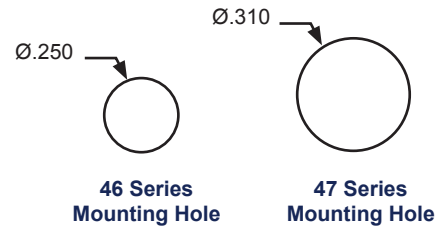

Additional Options Available:

Contact Factory

1. Voltages greater than 2V require components in lead wire(s)