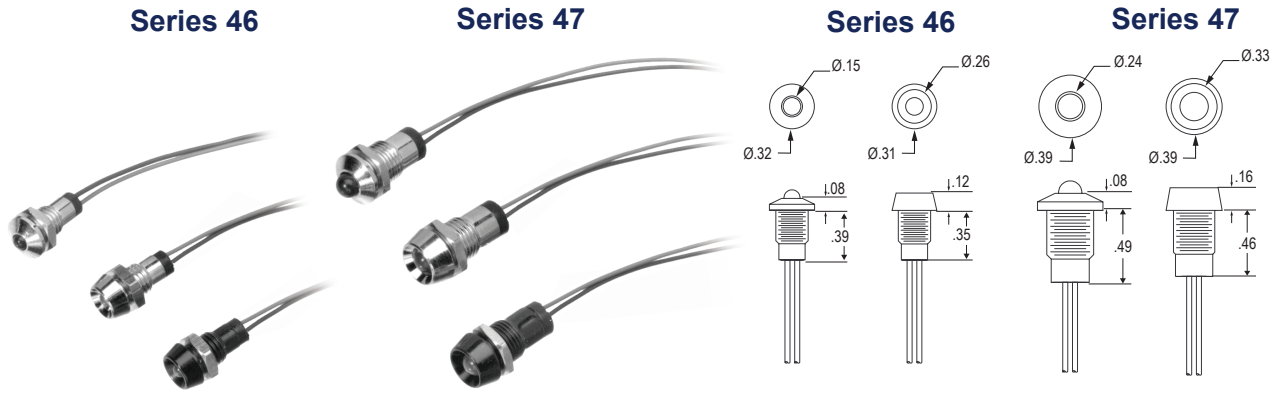

Series 46, 47

Features

- Series 46 - 3mm size LED
- Series 47 - 5mm LED
- Threaded body - secured with lockwasher & nut
- Black or Bright finish

Specifications

- Body Material: Brass (Plated)
- Wire Gauge: Series 46 - 26 ga.
Series 47 - 24 ga.
- Wire Strip: 3/8"
- Certifications: Contact Us

LED Indicators

Series	Lamp			Termination		Base		Bezel		Lens			
XX	XX	-	X	-	X	-	X	-	XXX	-	X	0	
	Voltage	Type	Code	Style	Code	Color	Code	Finish	Code	Style	Code	Color	Code
46	2	LED	10	6" Wire	1	Dome	7	Bright	2	Diffused	010	Red	1
47	6	LED ¹	11	Special	X	Recess	8	Black	3	Color Clear	030	Amber	2
	14	LED ¹	12							Water Clear	050	Green	4
	28	LED ¹	13									Blue ³	5
		Special	XX									White	6
												Yellow	8

Contact factory with your specific LED requirements

Additional Options Available:

Contact Factory

1. Voltages greater than 2V require components in lead wire(s)