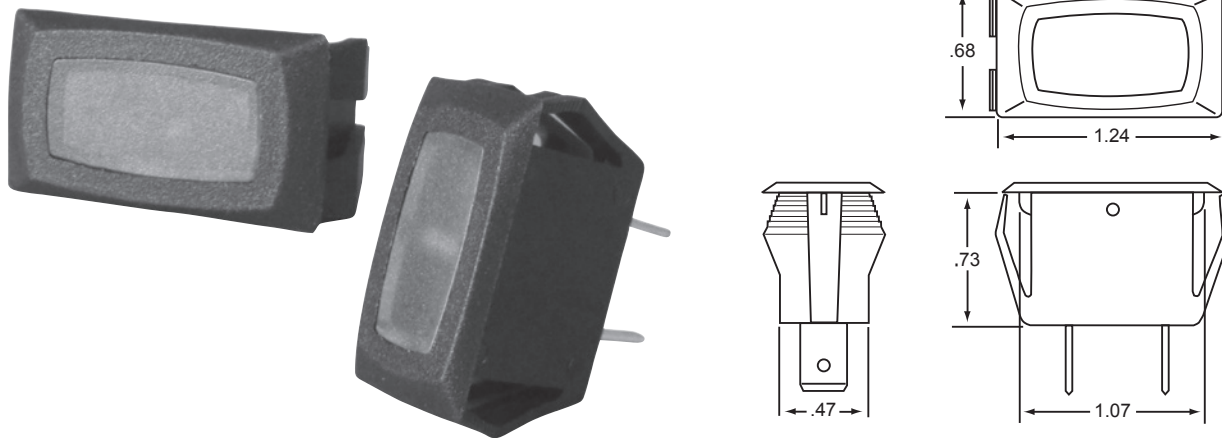

Series 15

Features

- Snap fits into 1.125" x .550" panel cutout
- LED, incandescent and neon illumination
- Matte Finish
- Dummy (hole plugs)available

Specifications

- Body Material: Nylon
- Lens Material: Polycarbonate
- Panel Thickness: .025 to .187
- Certifications: Contact Us

Series	Lamp		Termination		Base		Bezel		Lens				
XX	XX		X		X		X		XXX		X	0	
15	Voltage	Type	Code	Style	Code	Color	Code	Finish	Code	Style	Code	Color	Plain
	N/A	DUMMY	00	N/A	0	White	1	N/A	0	Flush Translucent	121	Red	1
	2	LED	10	.250 Tabs	4	Black	2			Flush Frost	124	Amber	2
	6	INCAND	32									Clear	3 ²
	14	INCAND	35									Green	4
	28	INCAND	39									Blue	5
	125	NEON	50									White	6
	250	NEON	52									Black	7
	2	ViviBright LED	60									Color	Marked
	6	ViviBright LED	61									Red	A
	14	ViviBright LED	62									Amber	B
	28	ViviBright LED	63									Clear	C ²
	125	ViviBright LED	65 ²									Green	D
	250	ViviBright LED	66 ²									Blue	E
		Custom	XX									White	F

White is Translucent
Clear is Transparent

Additional Options Available:
Contact sales@solico.com

1. Clear lens has white LED
2. Wire leads only

Rectangular Indicators