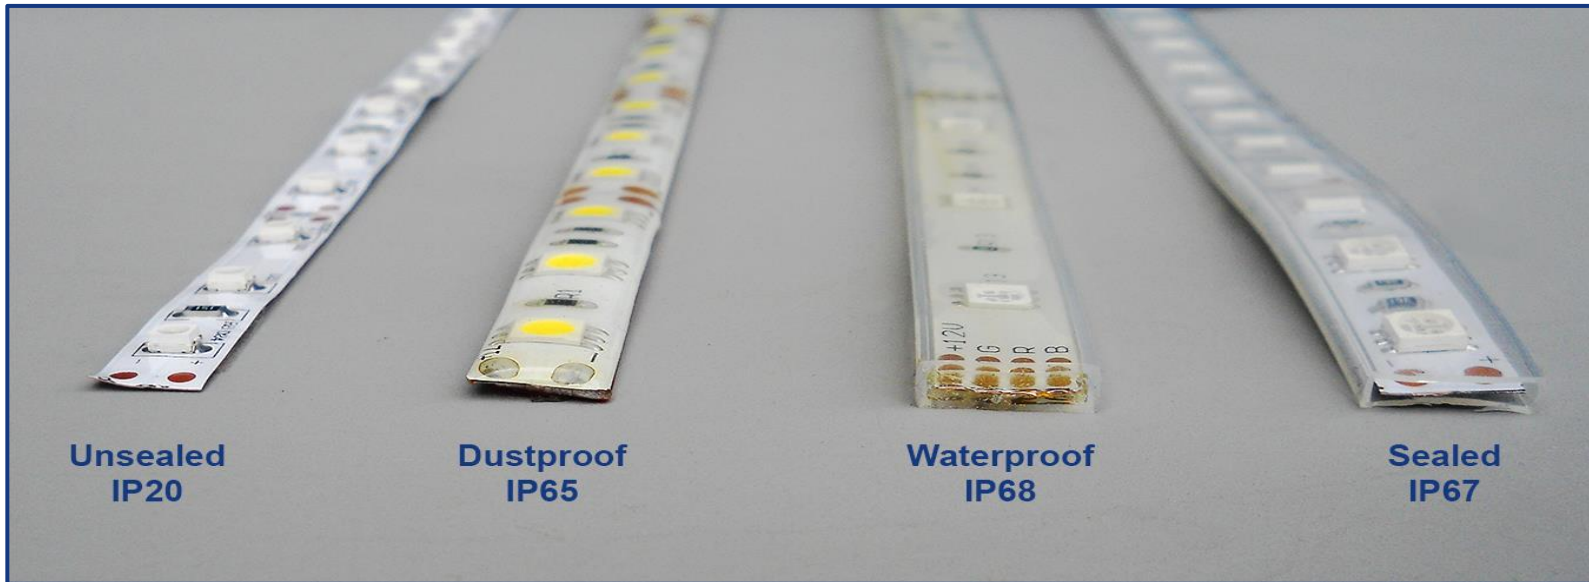

## Cross Section of Ignition Protected Product

Solico flexlites are UL, CE and RoHS compliant and designed to meet multiple IP ratings. The standard 5 meter reel is flexible and easily installed with 3M double back tape mounting. The LED's have a wide viewing angle (120 degrees) are UV resistant with life expectancy over 50,000 hours. Flexlites operating temperature range from -45C to +85C are energy efficient and environmentally friendly. Markets include: Emergency Vehicles, Marine, Architecture, Food Service, Security and RV / Buses to name a few.