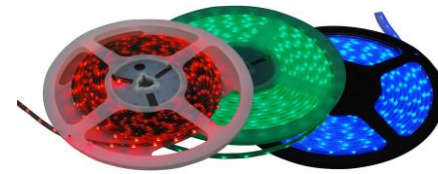

## Cross Section of Ignition Protected Product

Solico flexlites are UL, CE and RoHS compliant and designed to meet multiple IP ratings. The standard 5 meter reel is flexible and easily installed with 3M double back tape mounting. The LED's have a wide viewing angle (120 degrees) are UV resistant with life expectancy over 50,000 hours. Flexlites operating temperature range from -45C to +85C are energy efficient and environmentally friendly. Markets include: Emergency Vehicles, Marine, Architecture, Food Service, Security and RV / Buses to name a few.